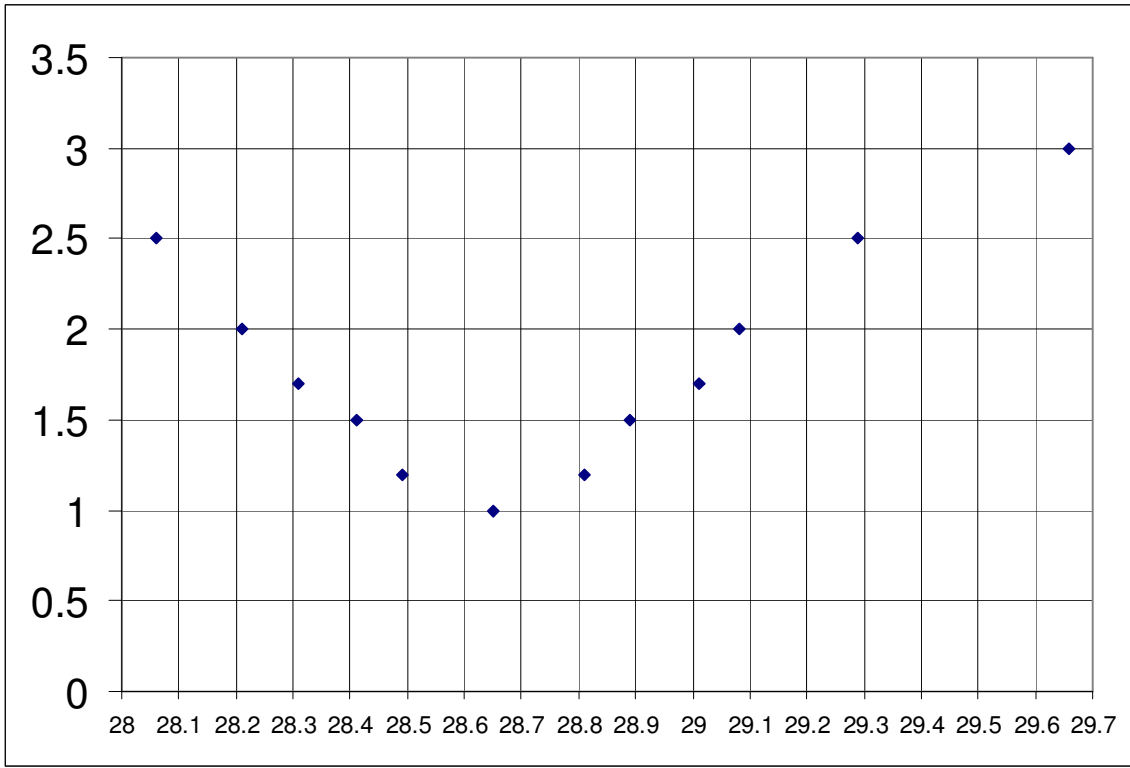

# TAK-tenna 10

**Typical Bandwidth**  
Above center frequency is 28.65 MHz.